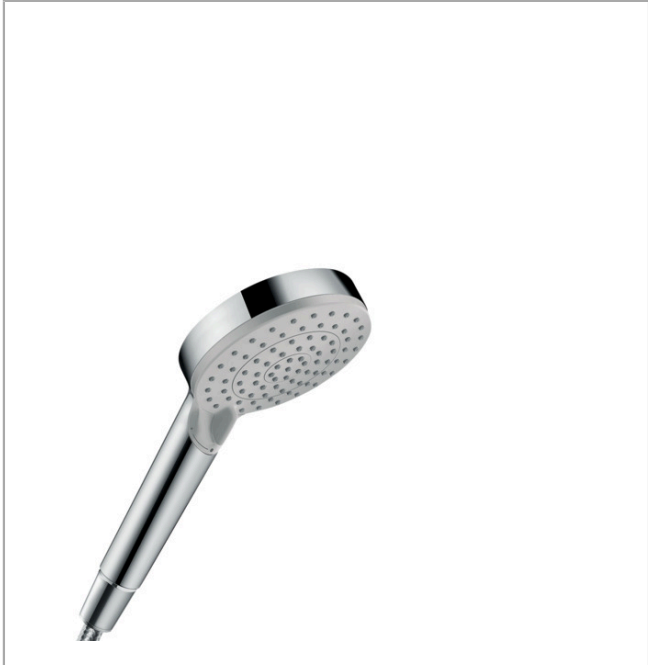

Vernis Blend
Hand shower 100 Vario 1.5 GPM
 Surface: **chrome** Part no. : **26090001**

Description

Features

- Spray modes: Rain, IntenseRain
- Continuous spray mode adjustment
- Spray face finish: easy cleanable plastic spray disc
- Flow: 1.5 GPM (5.7 L/Min)

Item details

List Price \$ 43.00

Technology

Compliance

Product image

Scale drawing